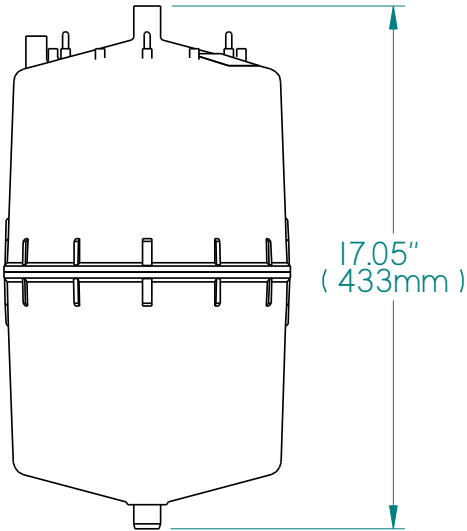

Ø 9.33"
(237mm)

Steam Outlet
7/8" O.D.

17.05"
(433mm)

Water Inlet and Drain