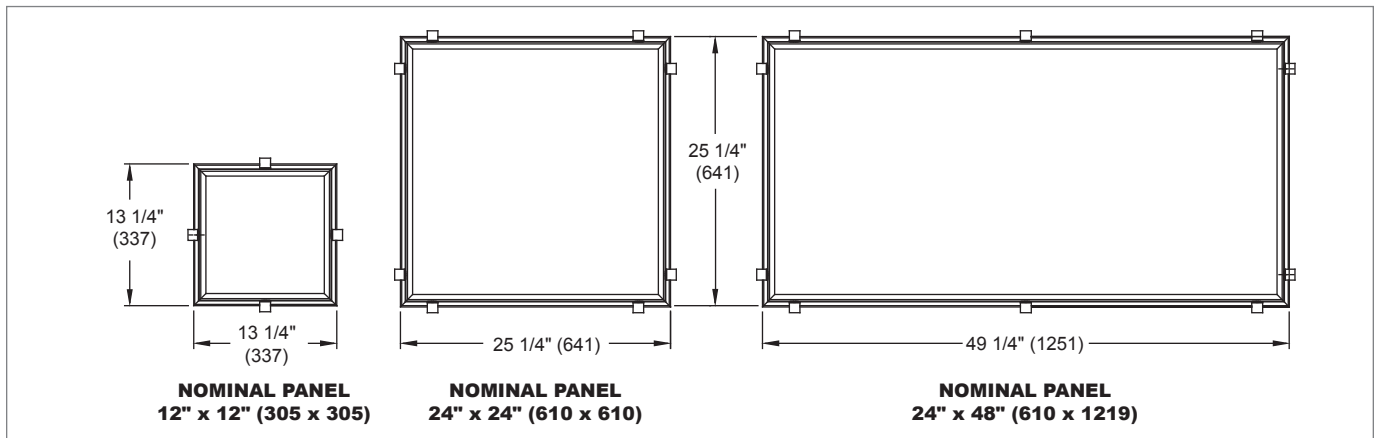

Introduction: 5HCF23
MODEL

5HCF23 - Adapter Frame, Aluminum Construction

FEATURES

- Mounts lay-in diffusers into a surface mount ceiling.
- Size based on panel size of lay-in diffuser.

FINISH

- Standard finish is #44 British White.

5HCF23

5HCF23 Dimensional Information
5HCF23, TOP VIEW

5HCF23, FRAME ASSEMBLY & INSTALLATION

5HCF23, HARDWARE DETAIL

NOTES: Dimensions in parentheses are mm.
 Reference page Q1-26 for applicable product.

AVAILABLE SIZES

Available Panel Sizes						
12"x12"	16"x16"	20"x20"	24"x12"	48"x12"	24"x24"	48"x24"