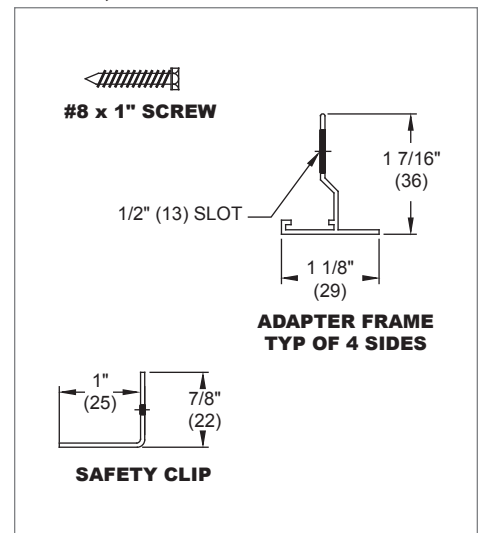

Introduction: 5HCF23
MODEL

5HCF23 - Adapter Frame, Aluminum Construction

FEATURES

- Mounts lay-in diffusers into a surface mount ceiling.
- Size based on panel size of lay-in diffuser.

FINISH

- Standard finish is #44 British White.

5HCF23

5HCF23 Dimensional Information
5HCF23, TOP VIEW

5HCF23, FRAME ASSEMBLY & INSTALLATION

5HCF23, HARDWARE DETAIL

NOTES: Dimensions in parentheses are mm.
 Reference page Q1-26 for applicable product.

AVAILABLE SIZES

Available Panel Sizes						
12"x12"	16"x16"	20"x20"	24"x12"	48"x12"	24"x24"	48"x24"