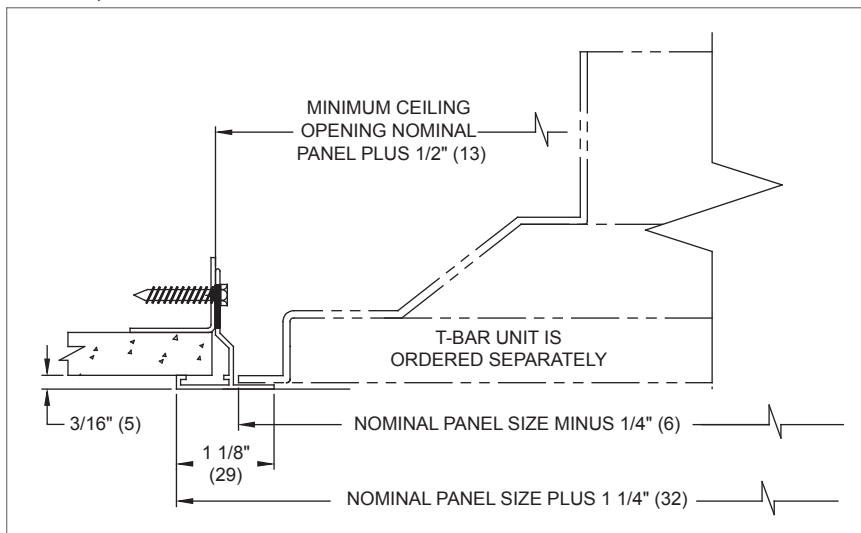

Introduction: 5HCF23
MODEL

5HCF23 - Adapter Frame, Aluminum Construction

FEATURES

- Mounts lay-in diffusers into a surface mount ceiling.
- Size based on panel size of lay-in diffuser.

FINISH

- Standard finish is #44 British White.

5HCF23

5HCF23 Dimensional Information
5HCF23, TOP VIEW

5HCF23, FRAME ASSEMBLY & INSTALLATION

5HCF23, HARDWARE DETAIL

NOTES: Dimensions in parentheses are mm.
 Reference page Q1-26 for applicable product.

AVAILABLE SIZES

Available Panel Sizes						
12"x12"	16"x16"	20"x20"	24"x12"	48"x12"	24"x24"	48"x24"